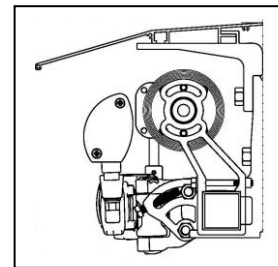

*Sunchoice® Elite

*Sunchoice® Classic

- 12' 6", 15' 6" & 19' 6" widths x 10 ft. projection.
- Aluminum roller tube and powder coated aluminum square bar.
- Double vinyl coated cable arm design.
- Choose from 6 solution dyed Acrylic PARA fabric patterns.
- Hood optional (Hood depicted above).
- Hoods are one inch wider than unit width.
- Manual operation standard.
- Simu RTS Radio MO motor w/18' cord and remote optional on Right side.
- 5 year limited warranty.
- Hood, wind sensor, ceiling brackets, & roof brackets optional.
- White or Mocha frame colors available.

- 15' 6" & 19' 6" widths x 10 ft. projection.
- Steel roller tube and powder coated steel square bar.
- Double vinyl coated cable arm design.
- Choose from 6 each solution dyed polyester fabric patterns.
- Hood included (depicted above).
- Hoods are two inches wider than unit width.
- Dooya MO radio motor w/ 12' cord & remote included on Right side.
- 3 year limited warranty.
- Wind sensor, ceiling brackets & roof brackets optional.
- Available with Ivory/Cream frame color.