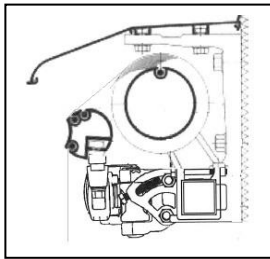

*Sunchoice® Elite

*Sunchoice® Classic

- 12' 6", 15' 6" & 19' 6" widths x 10 ft. projection.
- Aluminum roller tube and powder coated aluminum square bar.
- Double vinyl coated cable arm design.
- Choose from 6 solution dyed Acrylic PARA fabric patterns.
- Hood optional (Hood depicted above).
- Hoods are one inch wider than unit width.
- Manual operation standard.
- Simu RTS Radio MO motor w/18' cord and remote optional on Right side.
- 5 year limited warranty.
- Hood, wind sensor, ceiling brackets, & roof brackets optional.
- White or Mocha frame colors available.

- 15' 6" & 19' 6" widths x 10 ft. projection.
- Steel roller tube and powder coated steel square bar.
- Double vinyl coated cable arm design.
- Choose from 6 each solution dyed polyester fabric patterns.
- Hood included (depicted above).
- Hoods are two inches wider than unit width.
- Dooya MO radio motor w/ 12' cord & remote included on Right side.
- 3 year limited warranty.
- Wind sensor, ceiling brackets & roof brackets optional.
- Available with Ivory/Cream frame color.