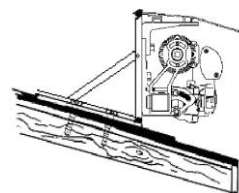

Wind motion sensors are optional for Elite and Classic awnings.

Elite Model: Eolis 3D motion wind sensor

Classic Model: Dooya motion wind sensor

Optional AU18 aluminum or stainless roof brackets or AU16C ceiling brackets are available if installing on roof or onto soffit.