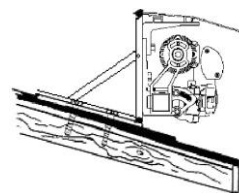

**#59 -362 Summer Green**

**OPTIONS:**

*Wind motion sensors are optional for Elite and Classic awnings.*

Elite Model: Eolis 3D motion wind sensor

Classic Model: Dooya motion wind sensor

Optional AU18 aluminum or stainless roof brackets or AU16C ceiling brackets are available if installing on roof or onto soffit.