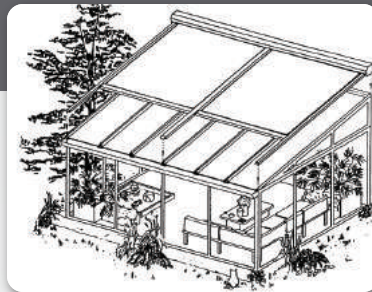

Choose an Acrylic stripe or solid fabric from our exclusive PARA fabric collection. You may also choose a Soltis 86 mesh fabric for more light penetration and water drainage.