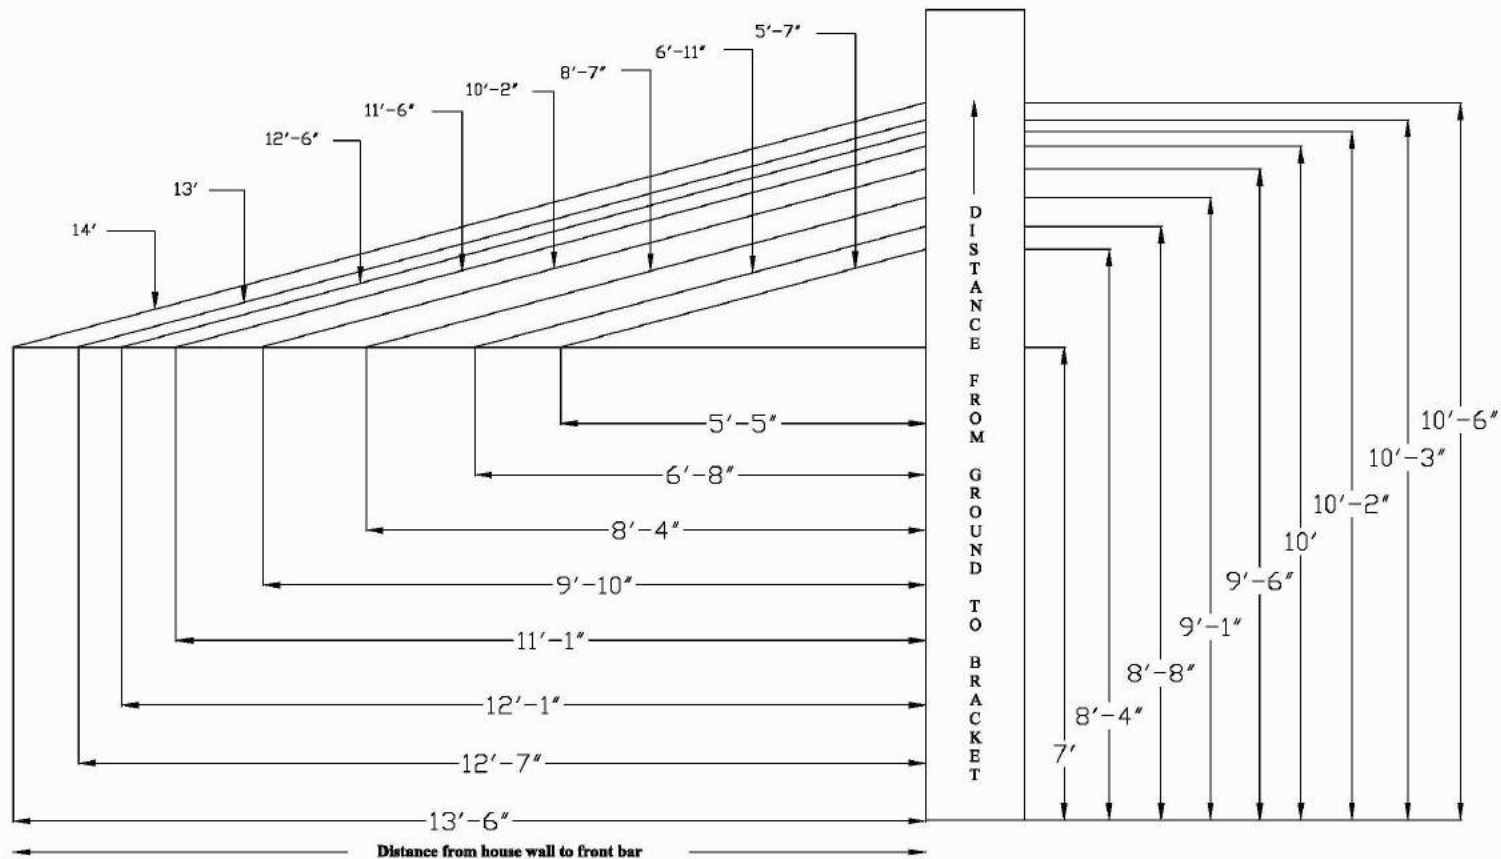

PITCH CHART AND IDEAL MOUNTING HEIGHT

For example: The brackets on an awning with 10' projection needs to be mounted 9'6" from the ground on a residential installation, $10' \times 3'' = 2'6''$ & $2'6'' + 7' = 9'6''$). Because the ideal pitch may not always be attained, it is possible to install the awning lower than the ideal pitch. While the "3/12" rule is ideal, it is perfectly fine to install the awning with a 2/12 pitch. A 1/12 pitch is absolute minimum. Maximum pitch is 45°.

Note: A good rule of thumb is never to install a Lateral Arm Awning below 8 feet at the top of the installation bracket. If only eight feet is attainable do not install an awning with more than 10'2" projection. If the installation height is too low or the desired projection is too great for the available space the awning may have to be installed on the roof (see the installation manual for each individual model).