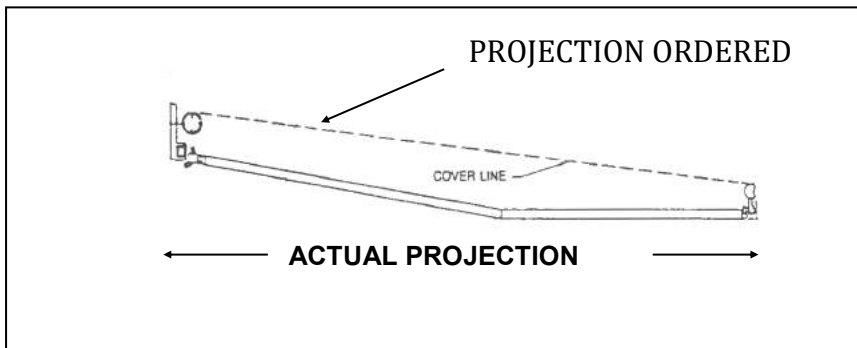

MEASURING A LATERAL ARM AWNING:

WIDTH:

The width is based upon the size of the deck. Due to the large sizes of some decks it is not always necessary to cover the entire deck. Make sure the wall is free of down spouts, chimneys and electrical conduit. Any object protruding out from the wall will interfere with the roller mechanism. Note the hood is always 1" wider than the width of the awning frame. The fabric width is always 5" less than the awning frame on units up to 20' wide, and 5 1/2" less on units over 20' wide. If the deck faces the West, then projection is important to consider. If the deck faces South, then width is important to consider.

The roller assembly of the SUNAIR® measures 8" high without a hood and 10" high with a hood. Be certain that you have at least 8 – 10" of unobstructed mounting surface.

The SUNAIR® Lateral Arm Awning is designed for residential decks, patios and commercial storefronts. Smaller projections should be used for a storefront awning. The awnings are designed for sun protection; they are not designed to withstand wind or heavy rain and should not be sold for such purposes (see warranty).

PROJECTION:

Determine the ground clearance above the door or window and then determine the desired projection. Refer to the pitch chart on next page for the ideal mounting height and pitch for the desired projection. The greater the pitch on the awning the less projection it will have (see pitch chart). When the awning is extended the front bar should be at least 7 ft. off the deck or patio. On a commercial installation the distance from the ground to the front bar should be at least 8 ft. depending on local codes. The pitch chart indicates that for every 12" of projection of the awning the mounting brackets should be located 3" higher than the front bar when the awning is extended (3/12 rule).