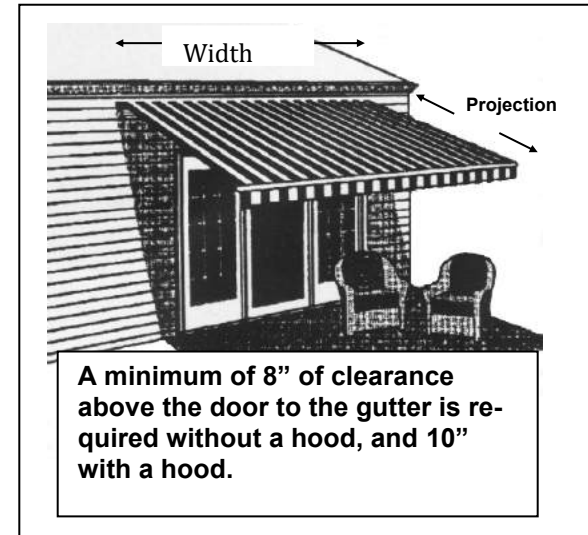

MEASURING A LATERAL ARM AWNING:

WIDTH:

The width is based upon the size of the deck. Due to the large sizes of some decks it is not always necessary to cover the entire deck. Make sure the wall is free of down spouts, chimneys and electrical conduit. Any object protruding out from the wall will interfere with the roller mechanism. Note the hood is always 1" wider than the width of the awning frame. The fabric width is always 5" less than the awning frame on units up to 20' wide, and 5 1/2" less on units over 20' wide. If the deck faces the West, then projection is important to consider. If the deck faces South, then width is important to consider.

The roller assembly of the SUNAIR® measures 8" high without a hood and 10" high with a hood. Be certain that you have at least 8 – 10" of unobstructed mounting surface.

The SUNAIR® Lateral Arm Awning is designed for residential decks, patios and commercial storefronts. Smaller projections should be used for a storefront awning. The awnings are designed for sun protection; they are not designed to withstand wind or heavy rain and should not be sold for such purposes (see warranty).

PROJECTION:

Determine the ground clearance above the door or window and then determine the desired projection. Refer to the pitch chart on next page for the ideal mounting height and pitch for the desired projection. The greater the pitch on the awning the less projection it will have (see pitch chart). When the awning is extended the front bar should be at least 7 ft. off the deck or patio. On a commercial installation the distance from the ground to the front bar should be at least 8 ft. depending on local codes. The pitch chart indicates that for every 12" of projection of the awning the mounting brackets should be located 3" higher than the front bar when the awning is extended (3/12 rule).