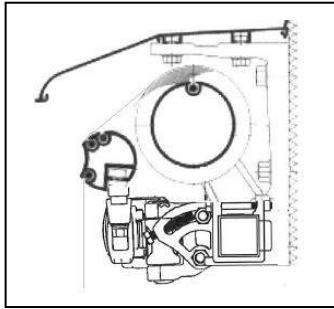

Sunchoice® Elite

- Custom widths 12' - 20' x 10 ft. projection.
- Aluminum roller tube and powder coated aluminum square bar.
- Double vinyl coated cable arm design.
- All Sunair stock Acrylic PARA fabric patterns.
- Hood optional (Hood depicted above).
- Hoods are one inch wider than unit width.
- Manual operation standard.
- Simu RTS Radio MO motor w/18' cord and remote optional on Right side.
- 5 year limited frame warranty.
- Hood, wind sensor, ceiling brackets & roof brackets optional.
- White or Mocha frame colors available.