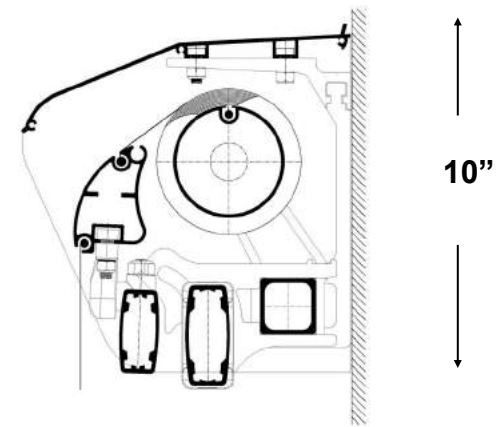

OPTIONAL HOOD ELITE MODEL ONLY

Note: Classic model has a different model hood included in the price