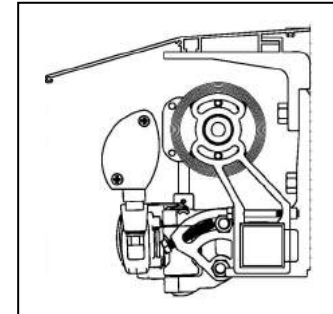

*Sunchoice® Classic

- 19'6" widths x 10 ft. projection.
- Steel roller tube and powder coated steel square bar.
- Double vinyl coated cable arm design.
- Choose from 6 each solution dyed polyester fabric patterns.
- Hood included (depicted above).
- Hoods are two inches wider than unit width.
- Dooya MO radio motor w/ 12' cord & remote included on Right side.
- 3 year limited frame warranty.
- Wind sensor, ceiling brackets & roof brackets optional.
- Available with Ivory/Cream frame color.

*Available in two models and one width.

*Pending stock & availability: