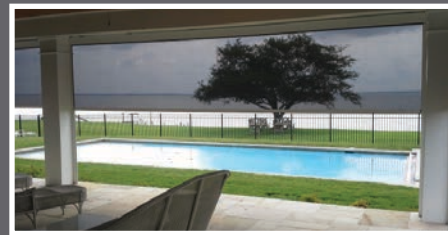

SC4500/4600 MASTERSHADE® RETRACTABLE SCREEN SYSTEM WITH ZIPPER TRACK

14% Open Mesh

FRAME COLORS

Frame colors may vary due to the printing process.

MOTOR OPTIONS

SOMFY MOTORS feature an integrated radio receiver that allows you to operate the screen by remote. Add optional smart controls for controlling the shade with your tablet or smartphone. Or, add the optional "Ondeis" sun sensor will lower the shades automatically when shade is needed. A wind sensor can be added that gives the extra protection from wind by retracting automatically.

Call Us for a FREE in-home estimate!

www.SunairAwnings.com

Sunair® Awnings, 7785 Rt. 175 Jessup, MD 20794 | 410.799.1145
©2022 Awnings Unlimited Inc.

www.SunairAwnings.com

A Full Cassette Retractable Rolling Screen with a compact 5" x 5" box design, Weighted hem bar, and Zipper Side Tracks

Screen fabric can be raised and lowered easily with a hand crank or motor.

MAX SIZE:

SC4500 model up to 20 ft. Wide & 16 ft. High: Max width will depend on fabric and height. Max height will depend on width. Slightly wider widths are possible depending on height and fabric choice. SC4600 model up to 24 ft. Wide & 9 ft. High, with Nano 95 mesh fabric.

Do you want to relax and enjoy your outdoor space free from sun glare, moderate inclement weather, and without those pesky bugs? The SC4500/4600 is the perfect rolling retractable screen for protecting you and your family, or your restaurant patrons. It is ideal for protection on porches, Pergolas, verandas, garage doors, and lanais. Simply roll down the screen with the manual crank or motor and the zipper system will do the rest. This specially engineered zipper system holds the fabric within the tracks allowing for opening to be more protected when the fabric is lowered. Sunair® offers only the highest quality mesh, fiberglass, and vinyl PVC fabrics from the best-known brand names in the industry. Choose the fabric that best fits your needs from our variety of available fabrics.