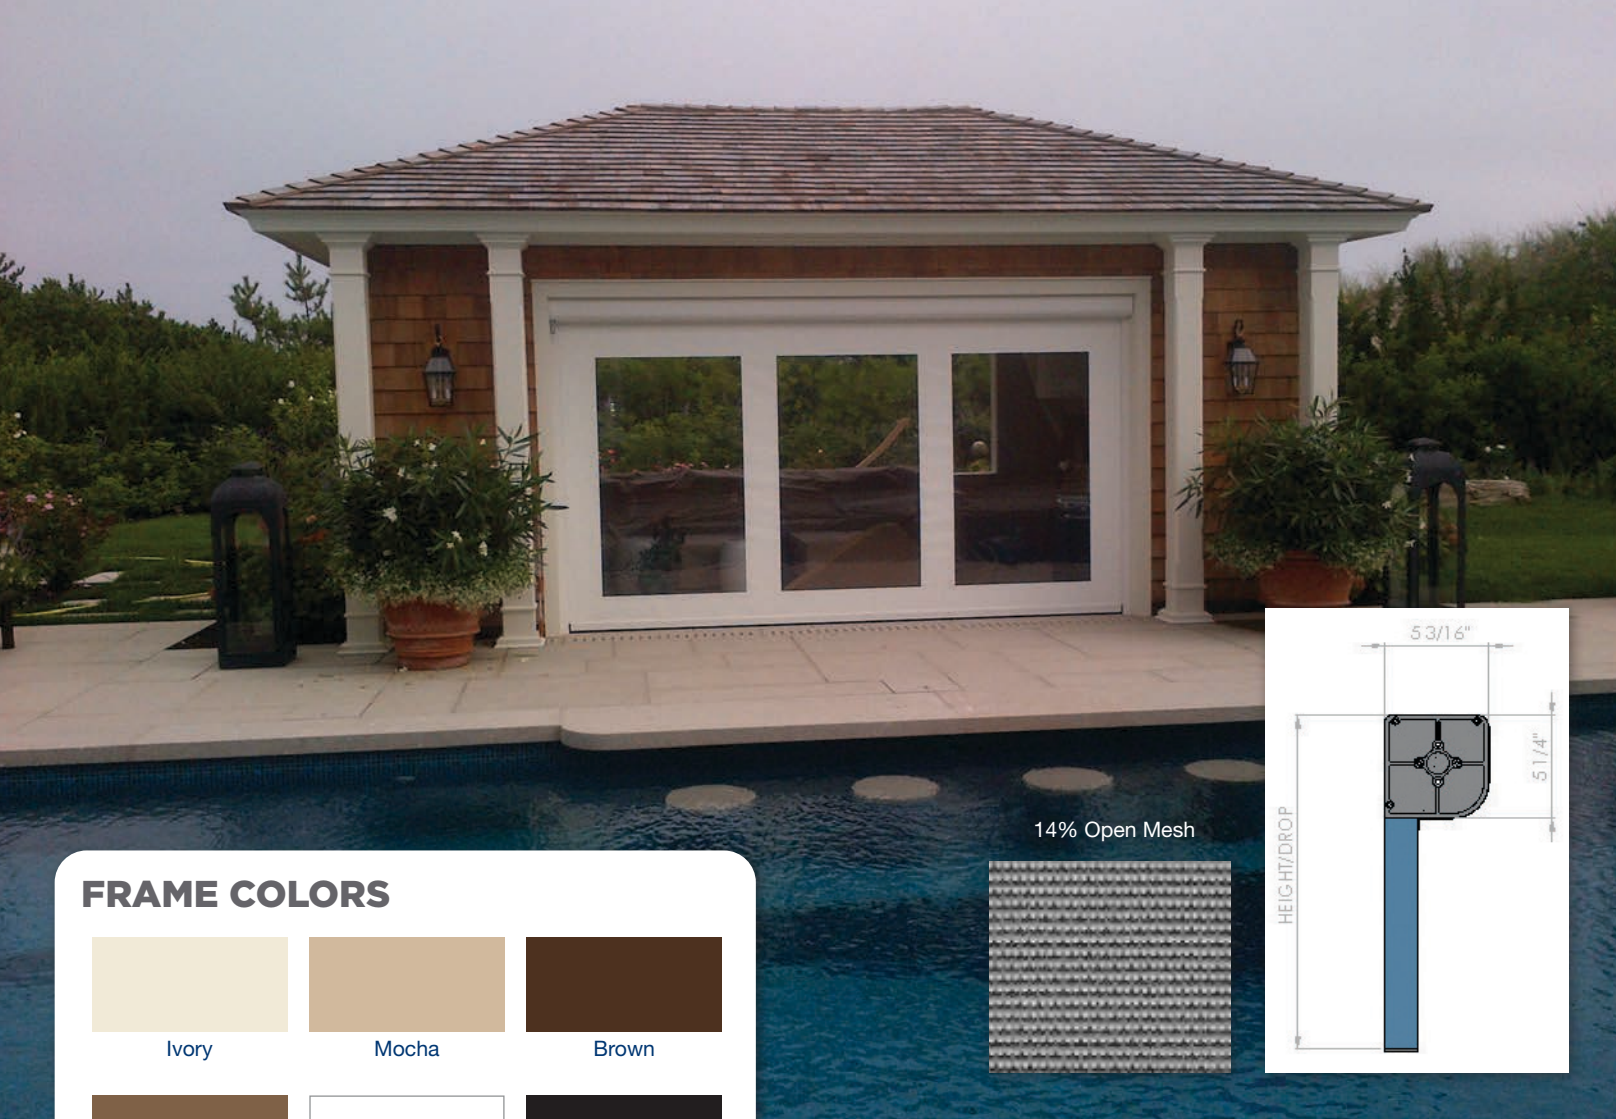

SC4500/4600 MASTERSHADE® RETRACTABLE SCREEN SYSTEM WITH ZIPPER TRACK

14% Open Mesh

FRAME COLORS

Frame colors may vary due to the printing process.

MOTOR OPTIONS

SOMFY MOTORS feature an integrated radio receiver that allows you to operate the screen by remote. Add optional smart controls for controlling the shade with your tablet or smartphone. Or, add the optional "Ondeis" sun sensor will lower the shades automatically when shade is needed. A wind sensor can be added that gives the extra protection from wind by retracting automatically.

Call Us for a FREE in-home estimate!

www.SunairAwnings.com

Sunair® Awnings, 7785 Rt. 175 Jessup, MD 20794 | 410.799.1145
©2022 Awnings Unlimited Inc.

www.SunairAwnings.com

A Full Cassette Retractable Rolling Screen with a compact 5" x 5" box design, Weighted hem bar, and Zipper Side Tracks

Screen fabric can be raised and lowered easily with a hand crank or motor.

MAX SIZE:

SC4500 model up to 20 ft. Wide & 16 ft. High: Max width will depend on fabric and height. Max height will depend on width. Slightly wider widths are possible depending on height and fabric choice. SC4600 model up to 24 ft. Wide & 9 ft. High, with Nano 95 mesh fabric.

Do you want to relax and enjoy your outdoor space free from sun glare, moderate inclement weather, and without those pesky bugs? The SC4500/4600 is the perfect rolling retractable screen for protecting you and your family, or your restaurant patrons. It is ideal for protection on porches, Pergolas, verandas, garage doors, and lanais. Simply roll down the screen with the manual crank or motor and the zipper system will do the rest. This specially engineered zipper system holds the fabric within the tracks allowing for opening to be more protected when the fabric is lowered. Sunair® offers only the highest quality mesh, fiberglass, and vinyl PVC fabrics from the best-known brand names in the industry. Choose the fabric that best fits your needs from our variety of available fabrics.