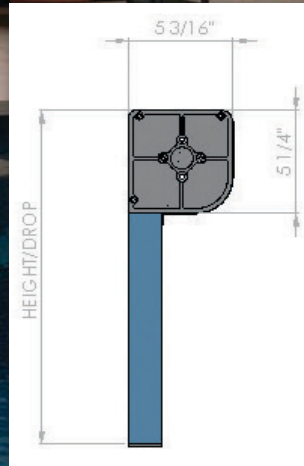

SC4500/4600 MASTERSHADE® RETRACTABLE SCREEN SYSTEM WITH ZIPPER TRACK

14% Open Mesh